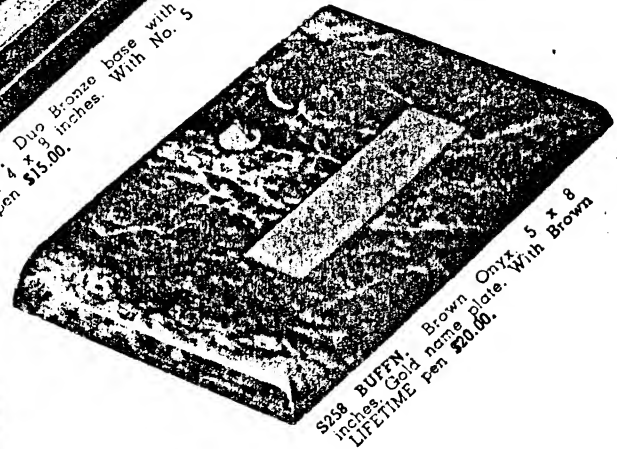

MAKE AN ENDURING IMPRESSION

— GIVE A SHEAFFER DRY-PROOF DESK SET

WHEN A GIFT IS GIVEN TO MARK A MILESTONE IN A BUSINESSMAN'S LIFE, IT IS ESSENTIAL THAT THE GIFT SHALL ENDURE. LIFETIME GIFTS ARE IDEAL; THEY ARE LIFETIME GUARANTEED.

All LIFETIME desk sets on this page also available with AUTOGRAPH LIFETIME pens for facsimile signature engraving (see page 8) at $8.00 additional per pen.